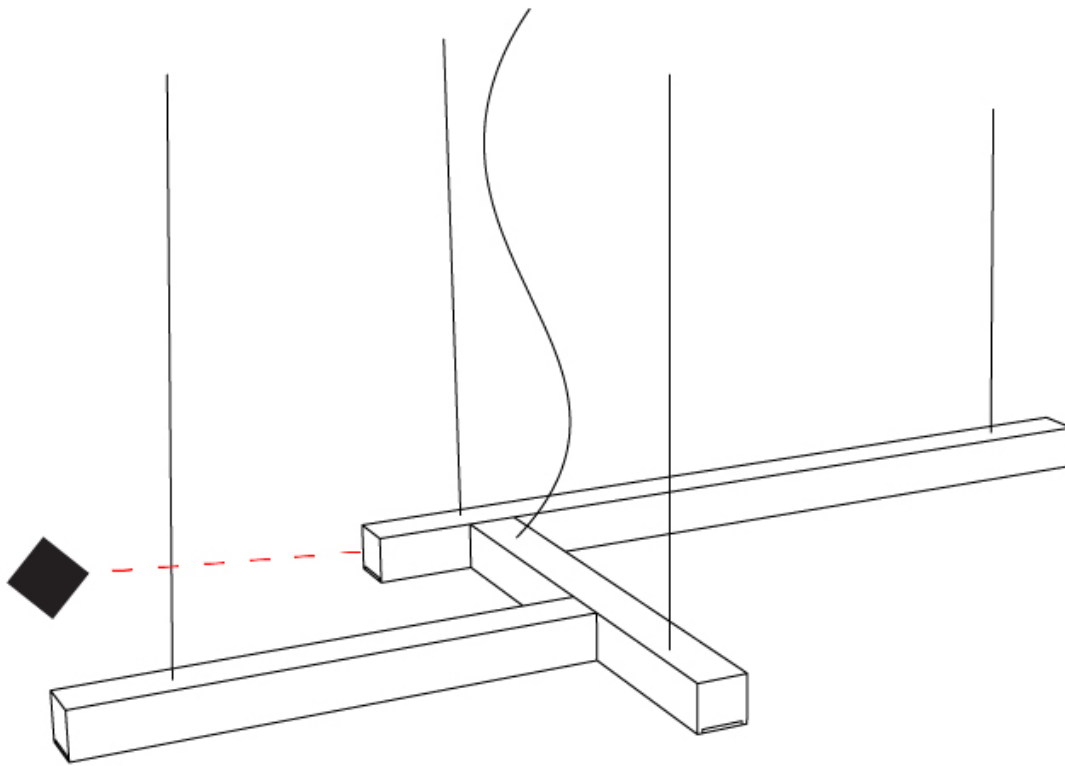

SHAPE 4 SUSPENSION

D71002-

PROJECT	_____
TYPE	_____
SPECIFIER	_____
QUANTITY	_____
DATE	_____

D

PROJECT	
TYPE	
SPECIFIER	
QUANTITY	
DATE	

CROSS SHAPE SUSPENSION

D71028-

base number
 Color Finish
 Temperature Options