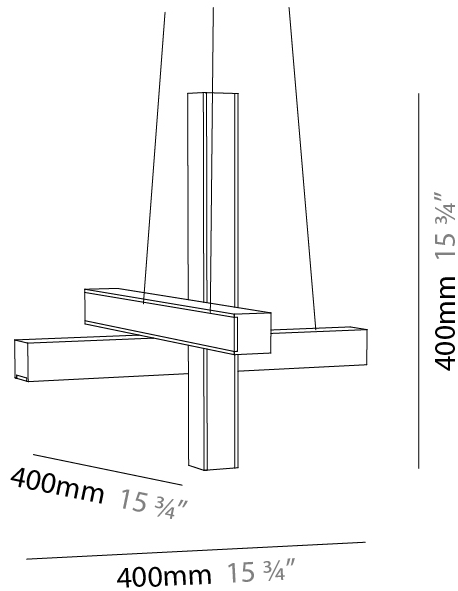

PROJECT	
TYPE	
SPECIFIER	
QUANTITY	
DATE	

CROSS SHAPE SUSPENSION

D71028-

base number
Color   Finish
Temperature   Options

1. To build a product code in our configurator select the specify button on the base model # product page
2. To build a manual product code on this datasheet choose from the options listed below in blue font and add the suffix to the base model #

GENERAL

Series: LED40 Modular
Subseries: Cross Shape
Brand: Tunto
Division: Design
Mounting Type: Suspension
Mounting Location: Ceiling
Subcategory: Modular

PHYSICAL

Shape: Abstract
Length (mm): 400
Length (in): 15 3/4
Width (mm): 400
Width (in): 15 3/4
Height (mm): 400
Height (in): 15 3/4
Max. Overall Height (mm): 2400
Max. Overall Height (in): 94 1/2
Extension (mm): 80
Extension (in): 3 1/8
Light Distribution: Omnidirectional
Diffuser: Opal
Fixture Finish: [WAL](#) / [ASH](#) / [OAK](#) / [BLK](#) / [WHI](#)
Fixture Material: Wood

ELECTRICAL

Lamp Type: LED
Input Wattage (W): 23
Total Output Wattage (W): 18.9
Dimming: Tri-Mode (Non-Dimming and Phase Dimming (120Vac only) and 0-10V Dimming)
Driver Included: Yes
Driver Location: Integrated
Driver Type: Constant Current - Universal
Driver Class: Class 2
Input Voltage (V): 120 - 277
Constant Current (MA): 700

LED

Color Temperature (°K): [2700](#) / [3000](#) / [4000](#)
Max. Delivered Lumen (lm): 1100
CRI: >93 CRI
Lamp Life (hrs): 50000

OPTICAL

RATINGS AND CERTIFICATIONS

Certified By: Certified for North American Standards
IP rating: IP20